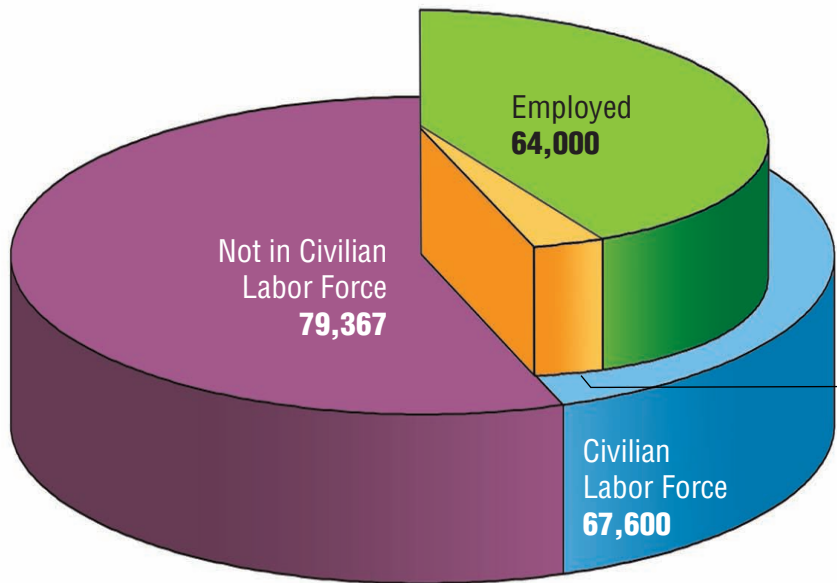

Workforce

Total Population: **146,967**

Johnstown
Unemployment Rate - **5.3%**

Unemployed - **3,600**