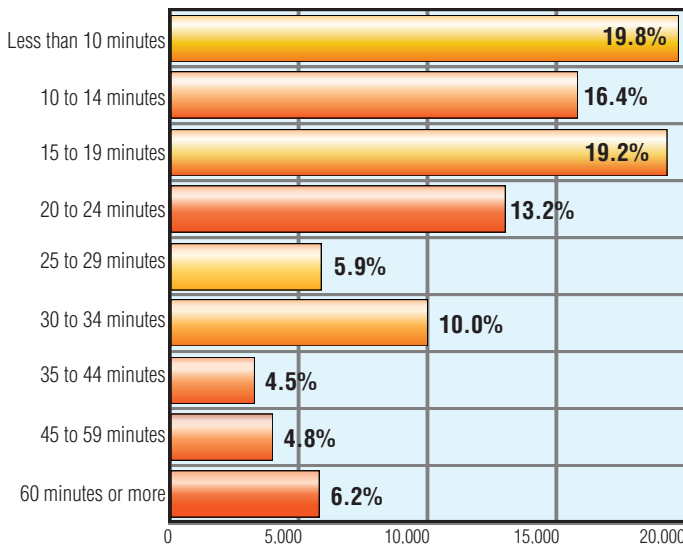

Travel Time To Work

Total Workers 16 Years & Over: **61,533**
Workers Who Travel to Work: **59,904**
Work at Home: **1,629**

Source: U.S. Census Bureau, 2006 American Community Survey • Geographic Area: Johnstown, PA MSA