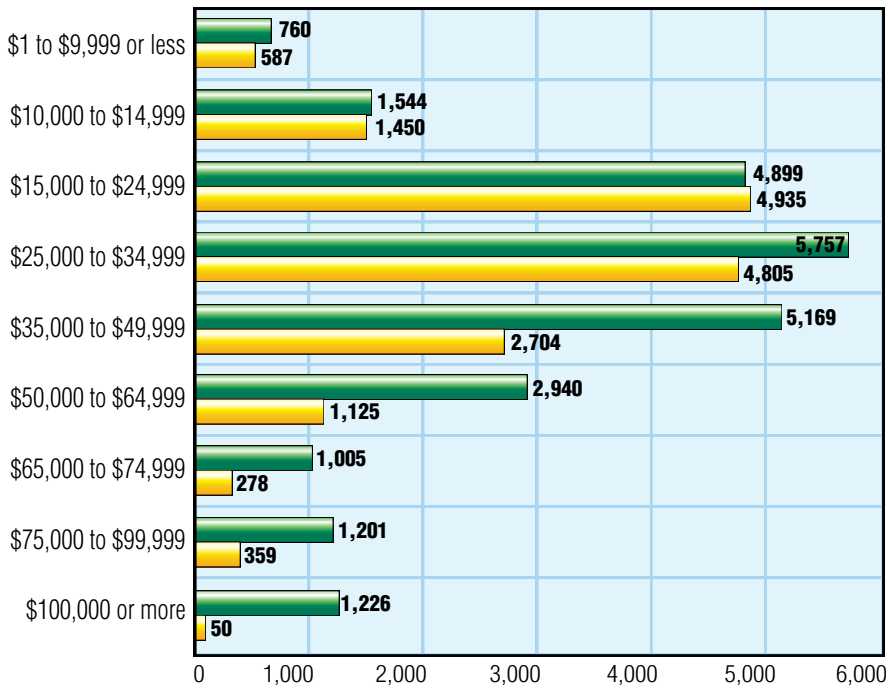

Yearly Earning of Workers

Total full-time, year-round workers with earnings: **40,778**

Male Median Earnings: **33,307**
 Mean Earnings: **42,919** **Female** Median Earnings: **27,009**
 Mean Earnings: **30,260**

Source: U.S. Census Bureau, 2005 American Community Survey, Geographic Area: Johnstown, PA MSA

The last few decades have been a period of transition for industry in the Greater Johnstown and Cambria County region. At one time, filled with burgeoning coal mines and steel mill smokestack clouds floating in the air, manufacturing was king. Slowly a shift began and the people of this area took advantage of the changing times and the opportunity to advance and diversify. New industry was born — health care, technology, tourism — still relying on the unique attributes of our region but in a new and exciting way.